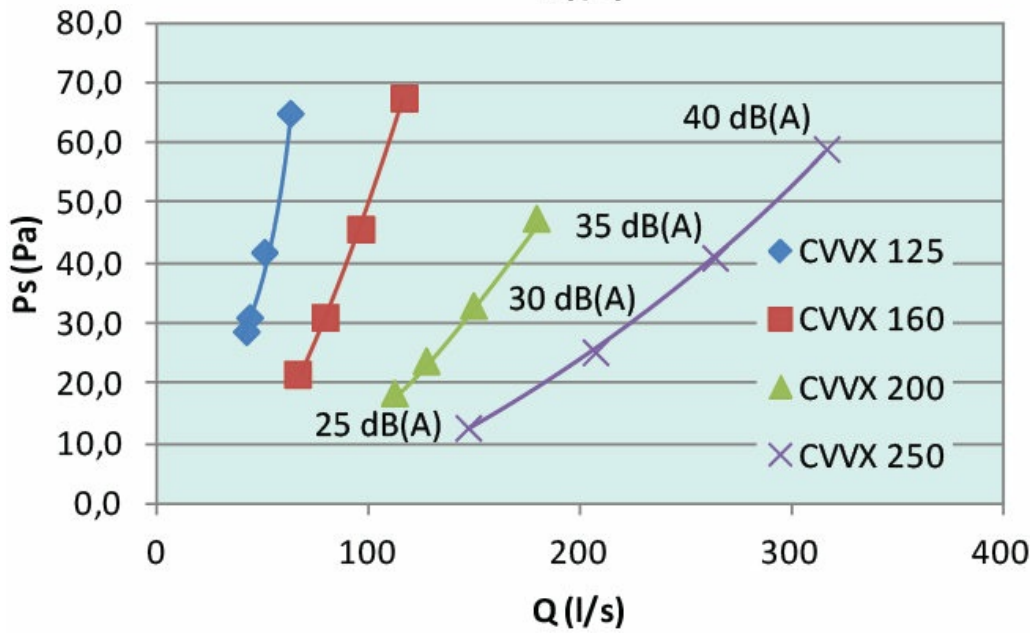

Prestaties

Outlet

Inlet