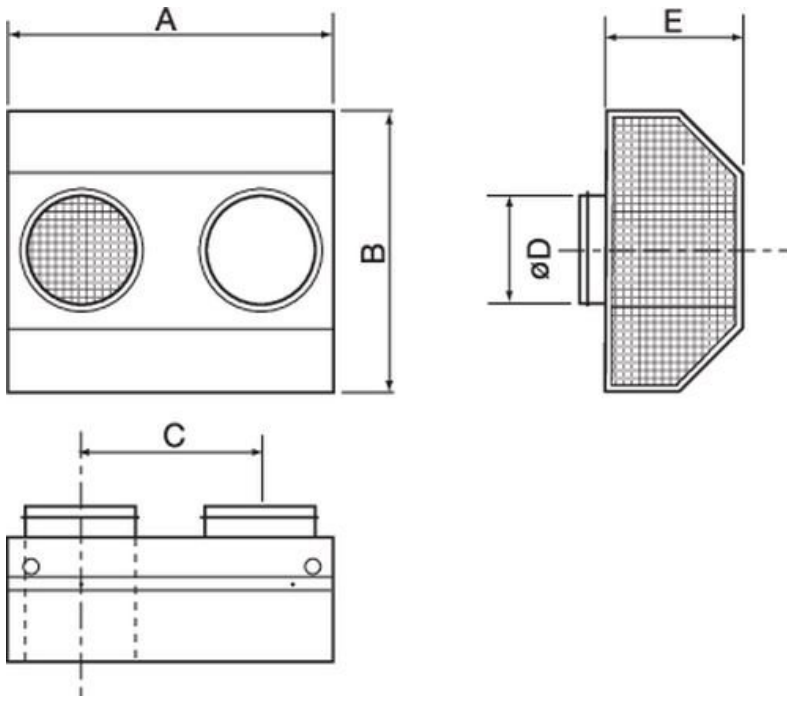

## CVVX 250 Combi grille white

Luchttoevoer, luchtafvoer, DN 250mm

Itemnummer: [146260](#)

Variant: Standaard

The Combi-Grid is manufactured in white (RAL9016) powder-coated galvanized sheet steel. Suitable for mounting on outside walls. The outside-air intake and exhaust-air are separated from each other so that the air cannot 'short circuit'.

### Mounting

4 screws on the front facilitate mounting and removing for cleaning. The grid has a back plate which is first screwed and fitted to the wall. The grid can be mounted with the exhaust-air outlet either on the right or the left.

### Afmetingen en gewichten

Gewicht

8,1 kg

## Afmeting

A	B	C	øD	E	
680	550	350	250	136	[mm]