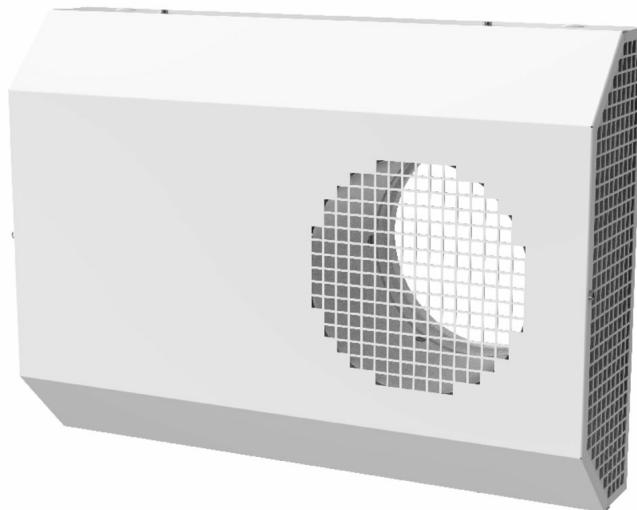

## CVVX 250 Combi grille white

Luchttoevoer, luchtafvoer, DN 250mm

Itemnummer: [146260](#)

Variant: Standaard

The Combi-Grid is manufactured in white (RAL9016) powder-coated galvanized sheet steel. Suitable for mounting on outside walls. The outside-air intake and exhaust-air are separated from each other so that the air cannot 'short circuit'.

### Mounting

4 screws on the front facilitate mounting and removing for cleaning. The grid has a back plate which is first screwed and fitted to the wall. The grid can be mounted with the exhaust-air outlet either on the right or the left.

### Afmetingen en gewichten

Gewicht

8,1 kg