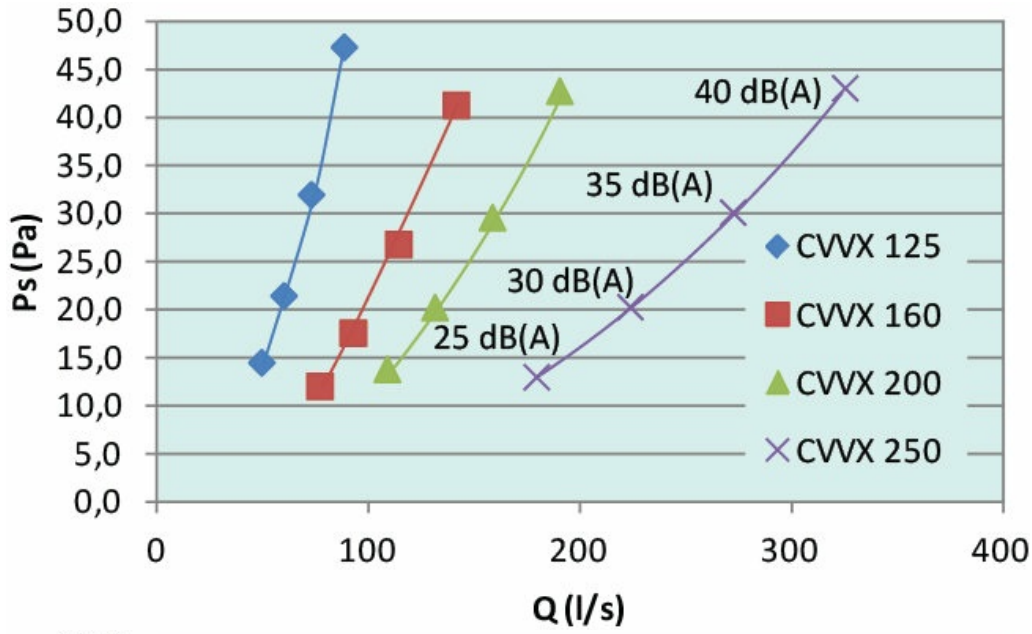

Prestaties

Outlet

Inlet